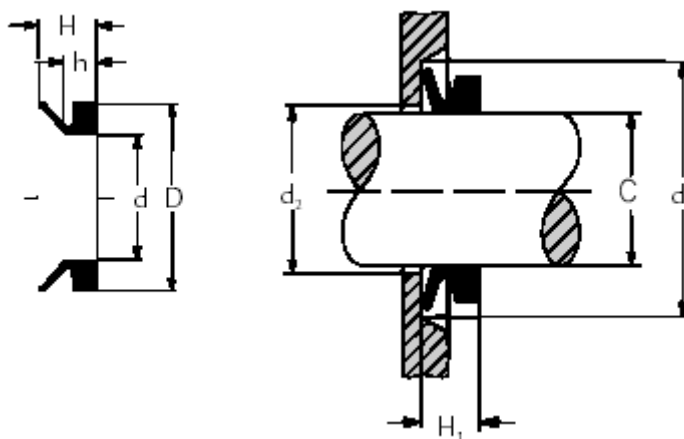

Article number: 17950018

Description: KLEE V-ring VA 50-18 NBR 60

Measures

$$C = 17,5-19$$

$$d = 16$$

$$D = 22.0$$

$$d1 = C+9$$

$$d2 = C+2$$

$$h = 3.4$$

$$H = 5.5$$

$$H1 = 4,5 \pm 0,6$$